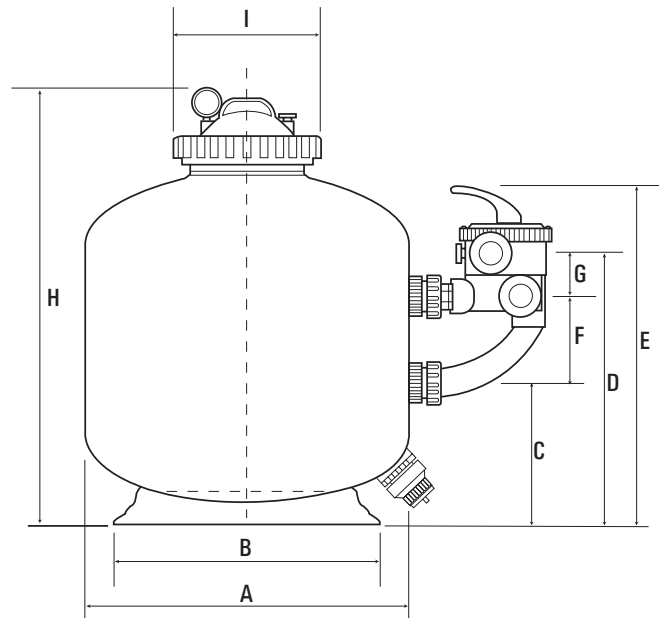

The unique design also features a see-through valve mounting ring for top mount models that allows a clear view of filtration and backwashing during operation. A hydraulically balanced lateral system ensures optimum flow characteristics during both filtration and backwashing.

# Technical Specifications

Code	Size	A	B	C	D	E	F	G	H	I	Filter Area m <sup>2</sup>	Flow Rate m <sup>3</sup> /hr	Sand kg	Pipe Connections	Working BAR Pressure
FVS20	20"   500mm	520	445	282	539	683	203	54	899	343	0.20	10	90	1.5" / 50mm	2.5
FVS24	24" / 600mm	622	484	317	574	717	203	54	957	343	0.28	14	140	1.5" / 50mm	2.5
FVS30	30" / 750mm	772	620	337	642	799	203	102	1030	343	0.44	21	210	2"   63mm	2.5
FVS36	36" / 900mm	923	620	387	693	850	203	102	1156	343	0.64	31	360	2"   63mm	2.5
FVS20T	20" / 500mm	510	484	839	982	91	182	343	748	-	0.20	9	90	1.5" / 50mm	2.5
FVS24T	24" / 600mm	620	484	930	1073	91	182	343	839	-	0.28	14	160	1.5" / 50mm	2.5
FVS30T	28" / 700mm	720	620	941	1083	91	182	343	850	-	0.38	19	200	1.5" / 50mm	2.5