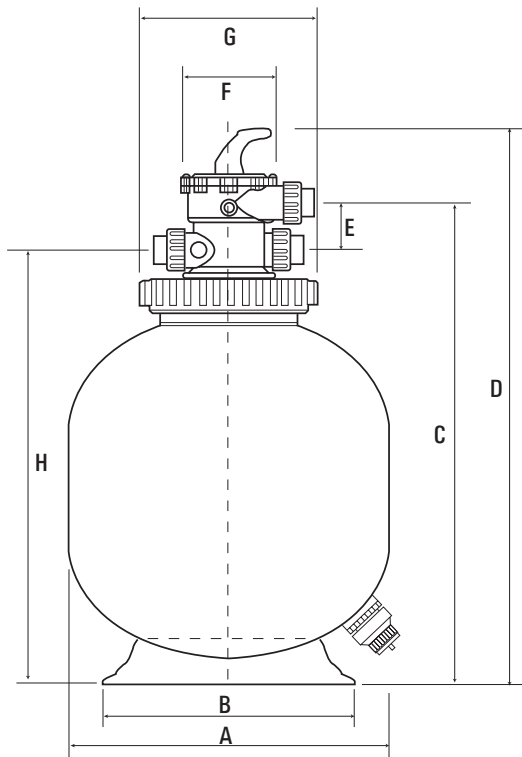

The unique design also features a see-through valve mounting ring for top mount models that allows a clear view of filtration and backwashing during operation. A hydraulically balanced lateral system ensures optimum flow characteristics during both filtration and backwashing.

## Features

- Patented 10" lid – for ease of maintenance
- 10 year full tank warranty for residential installations
- Bobbin wound using the latest in fibreglass winding technology
- Clear mounting ring on top mount models – allows a clear view of filtration and backwashing during operation
- Multiport valve comes complete with 1.5" and 50mm quick connect unions
- Hydraulically balanced laterals to maximise water flow and filtration
- Automatic internal air bleed to expel any unwanted air in the tank
- Max working pressure 2.5 BAR
- Vision filters are NOT suitable for use with Baquacil

# Technical Specifications

Code	Size	A	B	C	D	E	F	G	H	I	Filter Area m <sup>2</sup>	Flow Rate m <sup>3</sup> /hr	Sand kg	Pipe Connections	Working BAR Pressure
FVS20	20"   500mm	520	445	282	539	683	203	54	899	343	0.20	10	90	1.5" / 50mm	2.5
FVS24	24" / 600mm	622	484	317	574	717	203	54	957	343	0.28	14	140	1.5" / 50mm	2.5
FVS30	30" / 750mm	772	620	337	642	799	203	102	1030	343	0.44	21	210	2"   63mm	2.5
FVS36	36" / 900mm	923	620	387	693	850	203	102	1156	343	0.64	31	360	2"   63mm	2.5
FVS20T	20" / 500mm	510	484	839	982	91	182	343	748	-	0.20	9	90	1.5" / 50mm	2.5
FVS24T	24" / 600mm	620	484	930	1073	91	182	343	839	-	0.28	14	160	1.5" / 50mm	2.5
FVS30T	28" / 700mm	720	620	941	1083	91	182	343	850	-	0.38	19	200	1.5" / 50mm	2.5